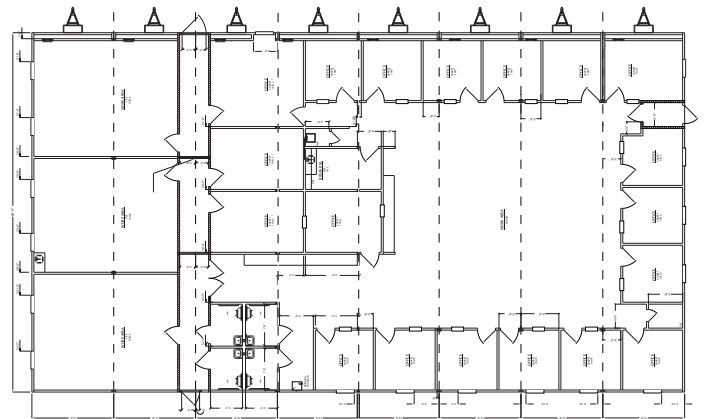

Modular Medical Buildings - Universal Healthcare

Pac-Van purpose-built modular medical buildings

This 112x60' mixed-use building serves as a center for the counseling & rehabilitation of troubled youths housed at an adjacent secure dormitory.

The design includes (3) 24x30' classrooms and a counseling center separate by a 1-hour fire rated hallway. The counseling center has (19) offices, a break room, and a large work area in the middle. There are (4) restrooms in the building. The exterior of the building was customized to match the architecture of the existing dormitory.

One of the key challenges overcome with the building site was a slope requiring 6' high piers on one end. This project was completed in only 5 weeks.

Experience You Can Trust - Quality You Demand

When time is of the essence, the quick construction time of modular buildings make them ideal for medical facilities. Pac-Van offers flexible lease or purchase plans. Learn more about modular buildings at: www.pacvan.com/modular-buildings

Nationwide 800.586.1295

We've put thousands of U.S. businesses in space™
Modular Buildings - Mobile Offices - Storage Equipment

Pac-Van™