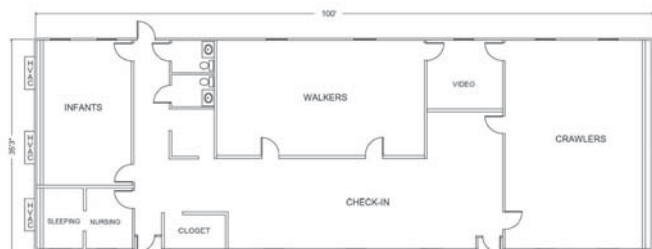

This 3,600 square foot building was designed to be used as a nursery. The building is comprised of 6 - 12x50s and includes many extras including two storefront doors with canopies, a covered walkway from the back door to the main building, and upgraded carpeting and padding throughout. Despite many rain delays, this project was completed in 120 days.