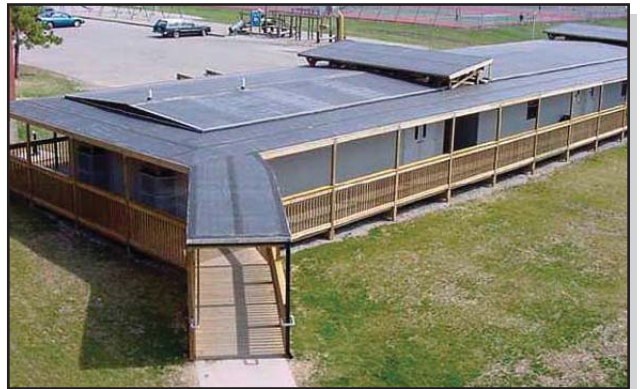

Portable Classrooms - Monroe Local Schools

Modular school buildings: Occupy 50% sooner and save up to 40% of cost vs "stick-built" construction

When enrollment numbers skyrocketed, Monroe Local Schools quickly needed an additional teaching facility to complement their existing school. Eight modular buildings were expediently built to code and delivered, then accentuated with ramps, banisters and awnings for easy access to and from the facility. Most importantly, the cost-effective addition to their school was delivered on time, so they could accommodate their students on the first day of classes.