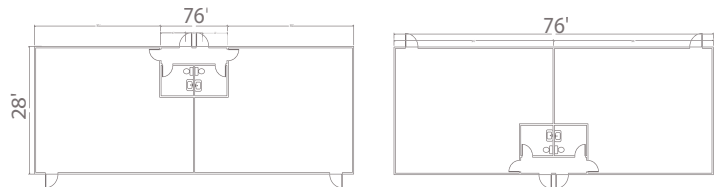

Portable Classrooms - Monroe Local Schools

Modular school buildings: Occupy 50% sooner and save up to 40% of cost vs "stick-built" construction

When enrollment numbers skyrocketed, Monroe Local Schools quickly needed an additional teaching facility to complement their existing school. Eight modular buildings were expediently built to code and delivered, then accentuated with ramps, banisters and awnings for easy access to and from the facility. Most importantly, the cost-effective addition to their school was delivered on time, so they could accommodate their students on the first day of classes.