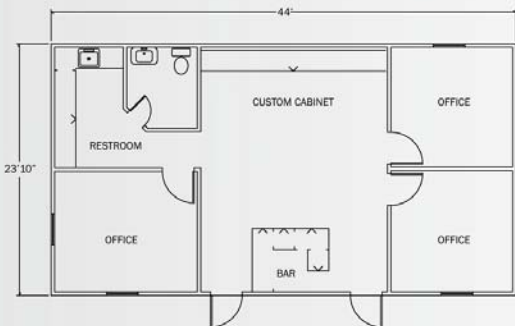

Cost of convention space varies greatly. By using a standard Modular Building, Tadano was able to allay the high cost of building a custom building to fit their booth space needs.

The building was leased locally and could be set up in one day. The accompanying ramp and steps were also leased, relieving the exhibitor of the cost of purchase. The booth took a total of three days to install and two days to dismantle. In customizing the building to fit the customer's needs, both the interior and exterior was adorned with custom logos. Tadano had the advantage of great brand recognition, comfortable and affordable convention space and an aesthetically pleasing and accommodating atmosphere.