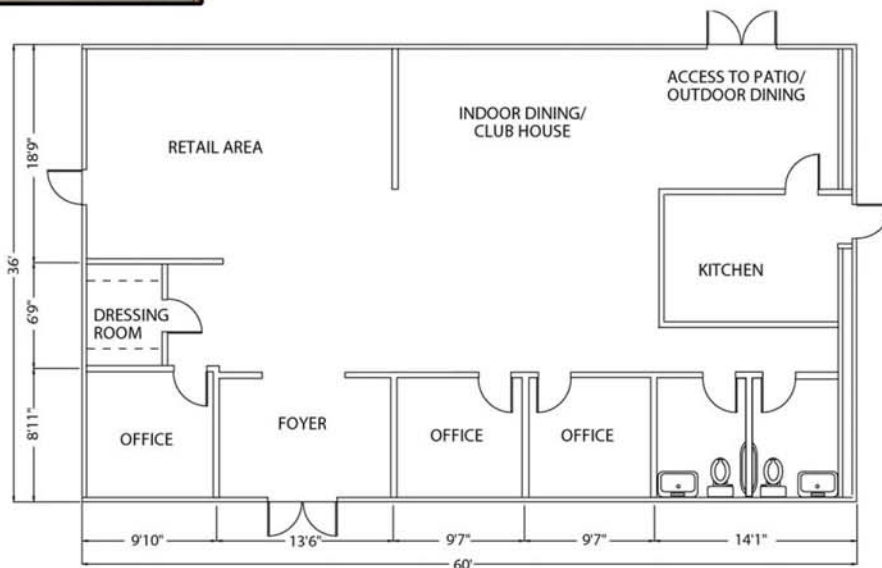

Modular Golf Pro Shops & Club Houses

**Siena Golf
Pro Shop &
Clubhouse**

This 2,160 square foot modular building was constructed for Siena Golf Course. The structure is comprised of 3-12x64's and is used as a temporary clubhouse. This simple building design is dressed up with oversized windows & doors, awnings and a patio. The interior consists of many special features as well including a kitchen, snack bar, ATM machine, pay phone, ceramic tile floors, ceiling fans and tape & textured interior walls. Despite all of these extras, the building was still ready for occupancy in an amazing 30 days!