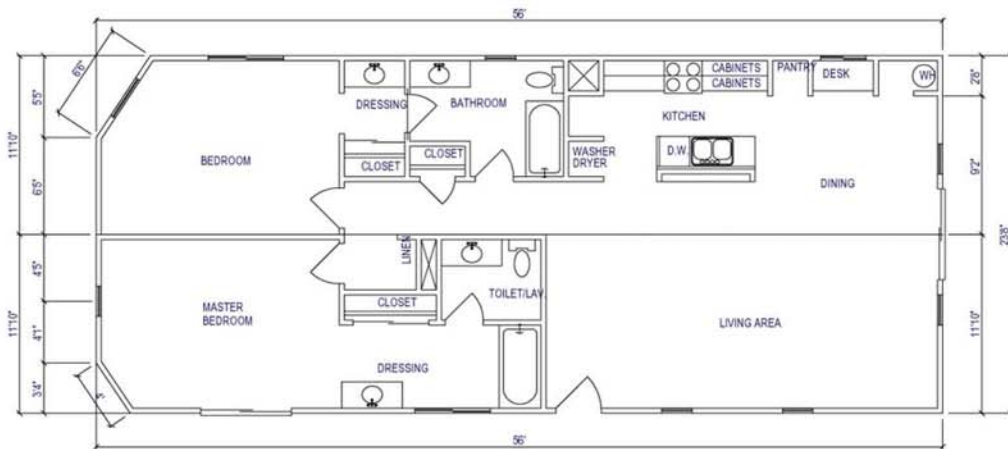

Modular Residential Sales Offices

Premier Investments Condominium Model

Las Vegas, NV

This modular building exemplifies the quality and style of its stick built counterpart. The interior layout is identical to the product that it represents in every way. The taped and textured interior walls mimic the old southwestern architecture with heavy troweling and deep toned wall colors. The spacious great room includes a corner fireplace, oversized sliding glass doors, and an island with a bar. The weathered stucco finished exterior blends with the existing buildings on site. A parapet with 12" crown mold conceals the roof mount HVAC system. All this and completed in under 45 days.