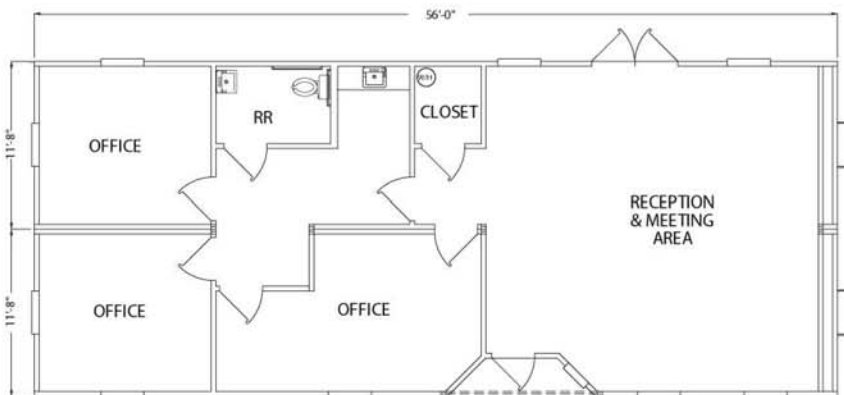

Modular Residential Sales Offices

The Beach Company

Building Specifications:

- 2 - 12' x 56' Buildings
- 1,344 total square feet

This custom sales office for Beach Company Custom Homes has the welcoming charm of southern hospitality with lush landscaping and spacious decking as it overlooks the Ashley River and home sites. The stucco-like textured exterior walls combined with upgraded Silverline windows and french doors adds to the warm atmosphere of this beautiful sales office. The hardwood floors are finished with 6" baseboards throughout the Sales Gallery and private offices. A topography board and comfortable sitting & planning area add to the inviting appearance of the Sales Gallery. Even with all these upgraded features, the customer was able to move in to their new sales office in under 60 days.