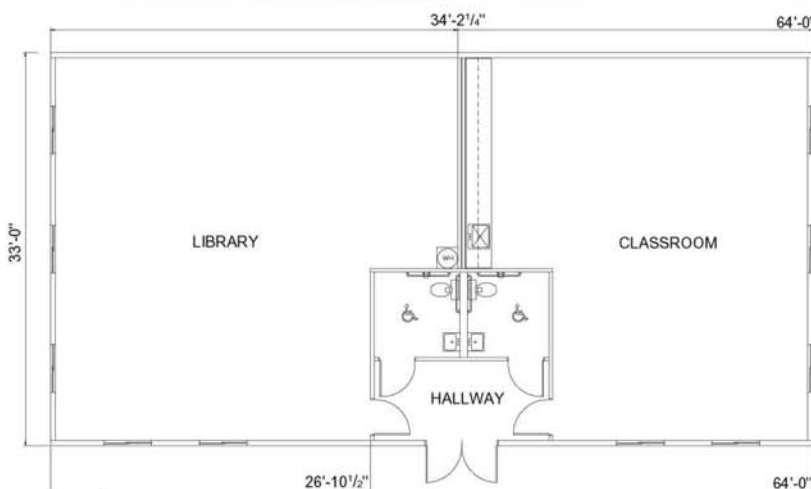

### *Building Specifications:*

- 3 - 11' x 64' Buildings
- 2,112 total square feet

The Valentine School was designed to meet the needs of a small rural school with a varied enrollment and a variety of disciplines. The design allows for the rooms to be used as a library, classrooms, or meeting area for the small community. The 18' of upper and lower cabinets offer storage and space to prepare food. The taped, textured and painted interior walls extend to a nine-foot height. The entry hallway is adjacent to male and female restrooms, conveniently located for use by each room. Custom carpet completes the inviting interior. The building is pit set on a stem wall foundation with weld plates for anchoring. A series of sidewalks provide accessibility and are adjoined by a roomy, fenced-in play yard. The cost of the project was estimated to be more than 30% less than traditional construction methods, and was still delivered in under 65 days.