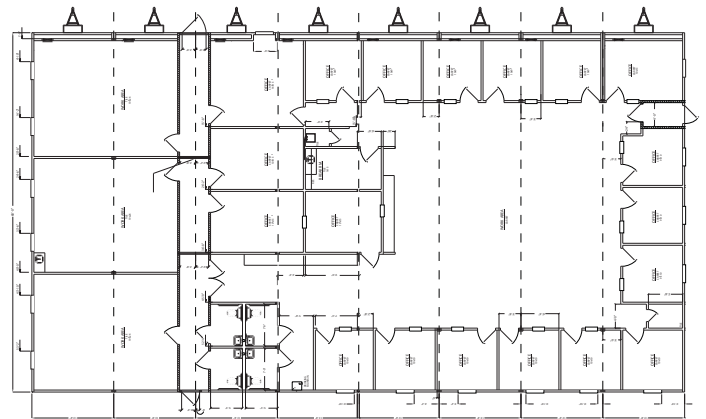

Modular Medical Buildings - Universal Healthcare

Pac-Van purpose-built modular medical buildings

This 112x60' mixed-use building serves as a center for the counseling & rehabilitation of troubled youths housed at an adjacent secure dormitory.

The design includes (3) 24x30' classrooms and a counseling center separate by a 1-hour fire rated hallway. The counseling center has (19) offices, a break room, and a large work area in the middle. There are (4) restrooms in the building. The exterior of the building was customized to match the architecture of the existing dormitory.

One of the key challenges overcome with the building site was a slope requiring 6' high piers on one end. This project was completed in only 5 weeks.