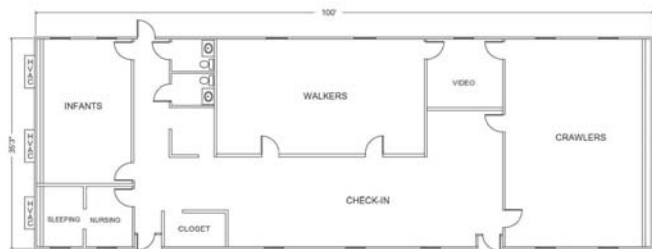

This 3,600 square foot building was designed to be used as a nursery. The building is comprised of 6 - 12x50s and includes many extras including two storefront doors with canopies, a covered walkway from the back door to the main building, and upgraded carpeting and padding throughout. Despite many rain delays, this project was completed in 120 days.