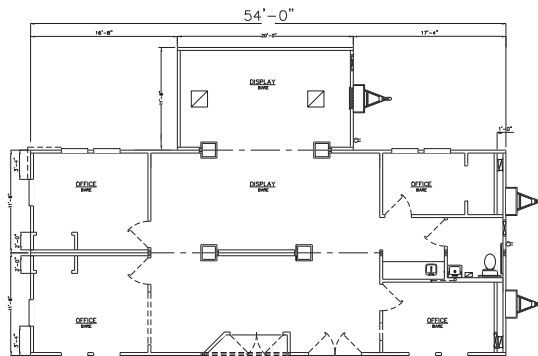

This 36'x56' custom sales office was designed for a high-end housing development. The main area features a 24'x56' space with four rooms and an open 12'x20' room, attached at the back of the building, creating depth and a display area to highlight the development's features and amenities. Custom features include dark wood French doors with glass panes, stonework walls with dark wood pillars, and a full-length porch with an attached gazebo. Truly a masterpiece!